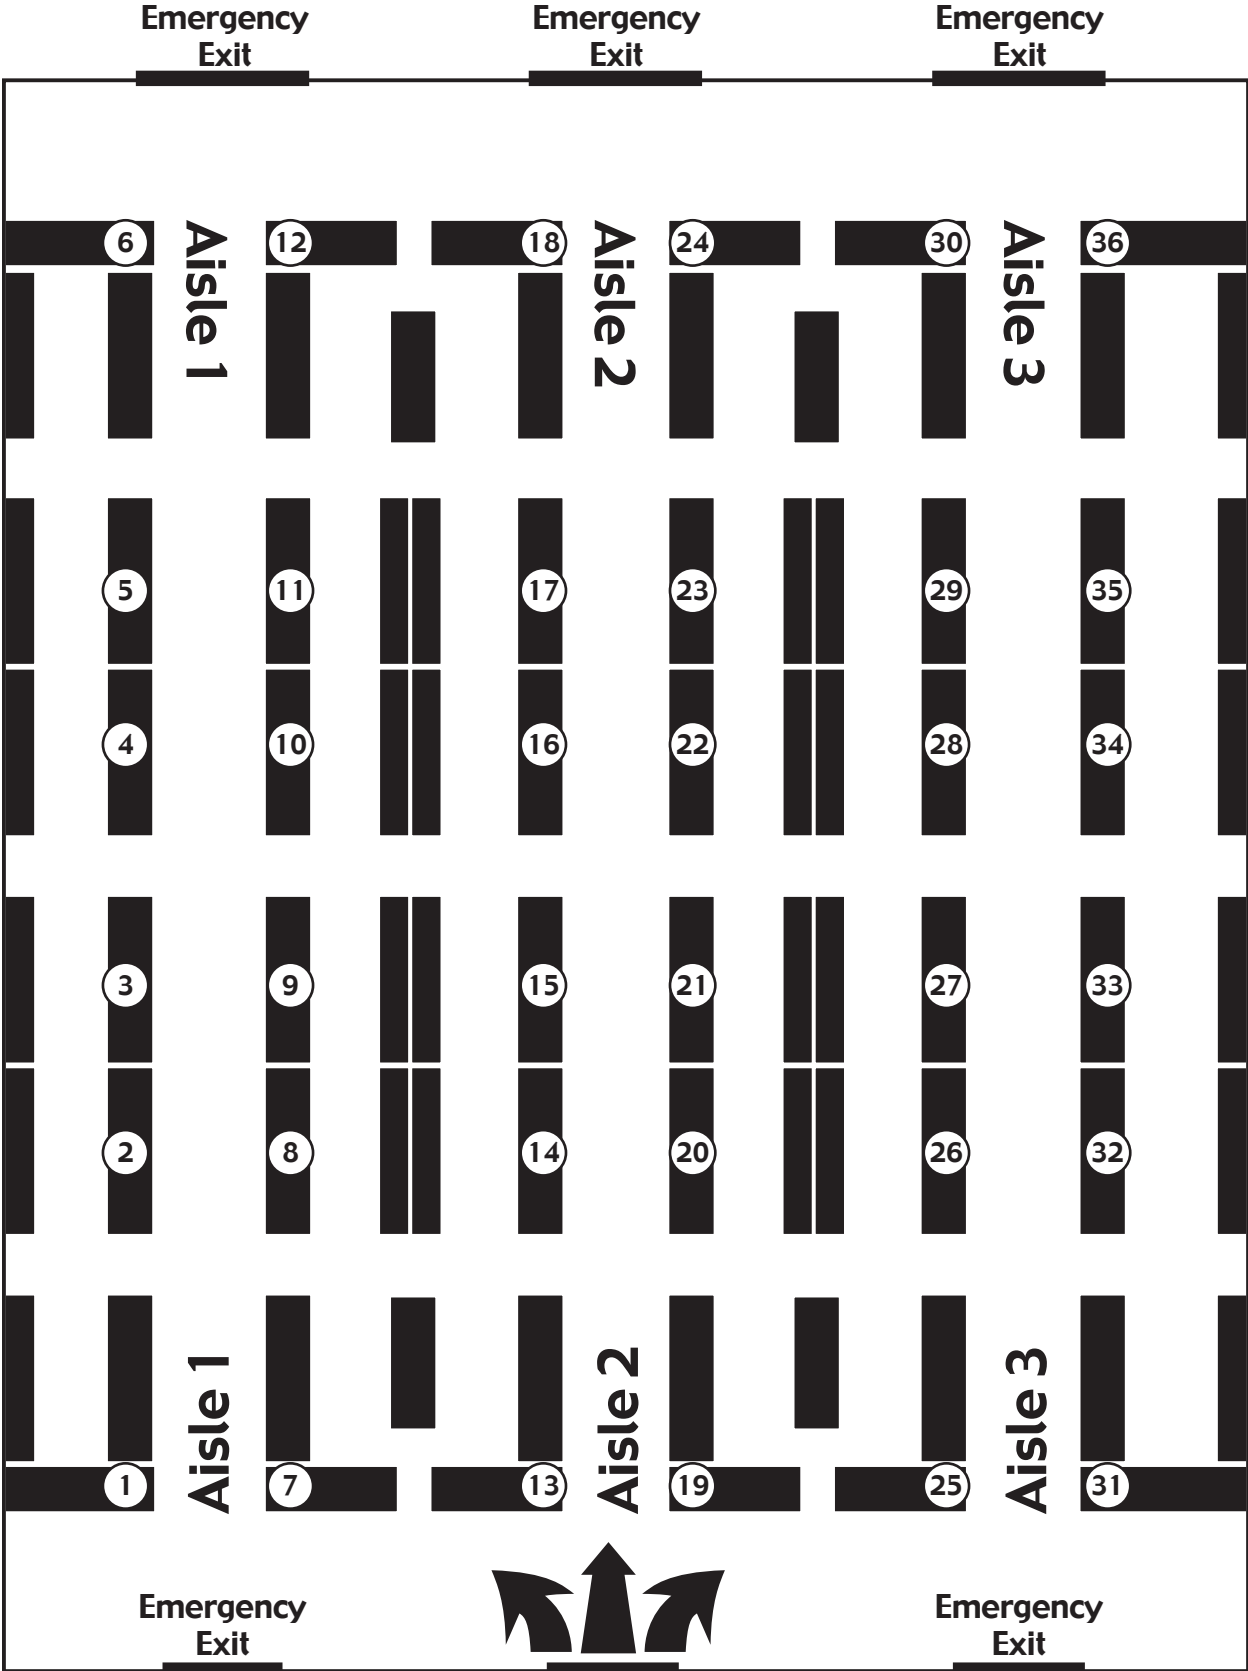

Contra Costa Coin Show Floor Plan

Holiday Inn • 1050 Burnett Avenue • Concord, CA 94520

All back up tables are 8' by 1-1/4' unless otherwise noted

Contra Costa Coin Show Floor Plan

Holiday Inn, Concord • 1050 Burnett Avenue • Concord, CA 94520

All back up tables are 8' by 1-1/4' unless otherwise noted